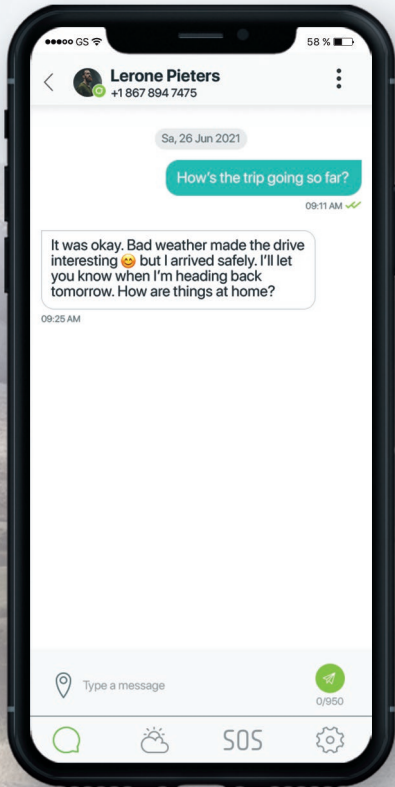

Getting to Know ZOLEO

Compact and durable, ZOLEO has a long-lasting battery and superior water-resistance. You can count on it wherever you go.

**SOS and check-in work directly from the device, or via the ZOLEO App.*

Additional Specs

Physical

- **Weight:** 150 g (5.3 oz)
 - **IP68:** dust- and water-resistant (to 1.5 m (4.9 ft) for 30 min.)
 - **Power input:** Micro-USB Type B connector
 - **Audible alerts**
 - **Shock-resistant:** MIL-STD 810G
 - **Size (L x W x D):** 9.1 x 6.6 x 2.7 cm (3.58 x 2.6 x 1.06 in)
 - **Covered SOS button** prevents false alarms (also cancellable)
 - **Internal GPS chip**, location-aware (accurate to 2.5 m (8.2 ft))
 - **LEDs for:** messages, SOS, check-in and power
-

Connectivity

- **Iridium** satellite network
- **Global Navigation Satellite System:** GPS, GLONASS
- **Connects to the app via Bluetooth LE** (one connected user at a time at a range of up to 50 m (164 ft))

ZOLEO Mobile App

Our free app* is the key to all of the awesome global messaging and safety features of ZOLEO.

Messaging

SOS Alerting

**Available in multiple languages.*

Check-in

Weather

Share Your Location