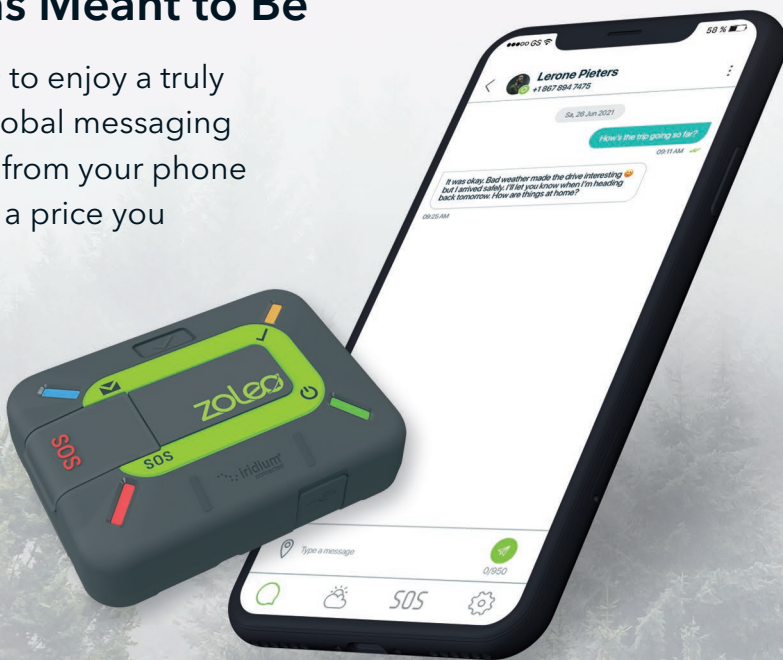

Get weather forecasts
from Dark Sky™

Check in to let others
know you're OK

Share your GPS
location

Make it easy for contacts
to **reach you anywhere**

ZOLEO, for Wherever You Go

When you're beyond mobile coverage...

The ZOLEO satellite communicator connects with our free app, on your phone or tablet, so you can send and receive messages anywhere on the planet via the Iridium satellite network*.

** When there's no cellular or Wi-Fi coverage, ZOLEO transmits messages over the Iridium satellite network. Iridium provides coverage over every inch of the planet – including landmasses, oceans and airways.*

When you're within mobile coverage...

Uniquely, the ZOLEO App seamlessly delivers messages over cellular and Wi-Fi. You'll get the message, even if your ZOLEO satellite communicator is turned off or being used by a friend!

Global Messaging, as It Was Meant to Be

Use ZOLEO to enjoy a truly seamless global messaging experience from your phone or tablet, at a price you can afford.

- **Extends your messaging coverage** seamlessly by transmitting over satellite, cellular and Wi-Fi
- Offers a **familiar messaging experience**
- Makes it easy for contacts to reach you via your **dedicated ZOLEO SMS number and email address**
- Priced to ensure you **enjoy more value for your money** versus other Iridium-based communicators