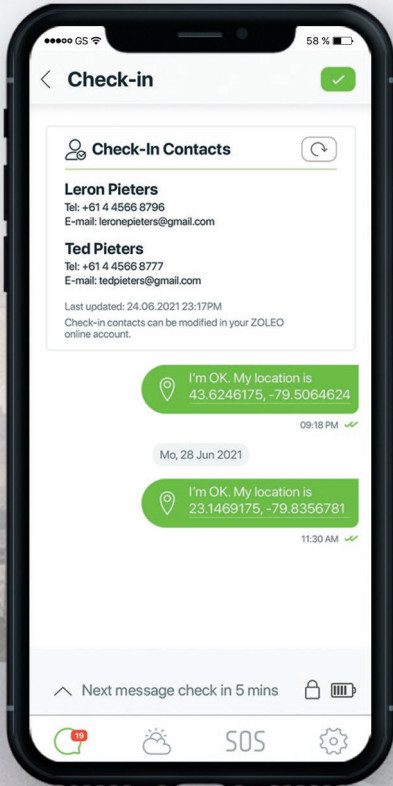

Connectivity

- **Iridium** satellite network
- **Global Navigation Satellite System:** GPS, GLONASS
- **Connects to the app via Bluetooth LE** (one connected user at a time at a range of up to 50 m (164 ft))

ZOLEO Mobile App

Our free app* is the key to all of the awesome global messaging and safety features of ZOLEO.

Messaging

SOS Alerting

**Available in multiple languages.*

Check-in

Weather

Share Your Location

Let others know where you are with these **standard features**:

Share your GPS coordinates in a message

Automatically include your GPS coordinates with check-in messages (optional)

Location Share+ (Add-on subscription)

Location Share+ enables ZOLEO users to automatically share their location with their check-in contacts, on a user-selected interval from every 6 minutes to 4 hours. Recipients will be able to use the free ZOLEO app to view the current location and breadcrumb trail on a map. ZOLEO users can start/stop location sharing any time, and also download maps for use offline. Location Share+ is an optional add-on subscription* that **includes unlimited check-in and location share messages.**