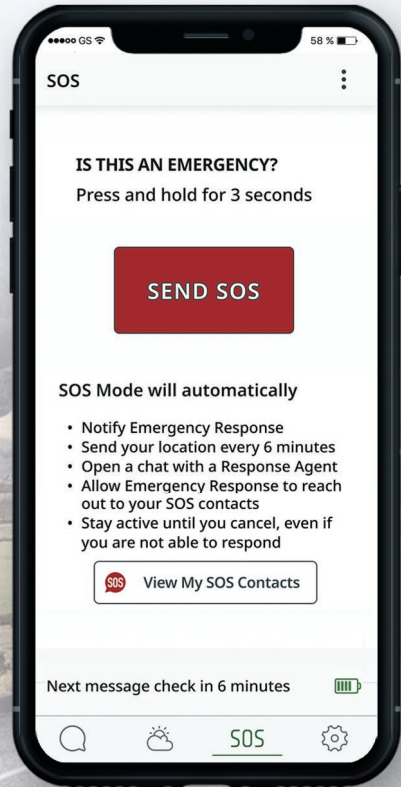

Connectivity

- **Iridium** satellite network
- **Global Navigation Satellite System:** GPS, GLONASS
- **Connects to the app via Bluetooth LE** (one connected user at a time at a range of up to 50 m (164 ft))

ZOLEO Mobile App

Our free app* is the key to all of the awesome global messaging and safety features of ZOLEO.

Messaging

SOS Alerting

**Available in multiple languages.*

Check-in

Weather

Share Your Location

Location Share+ enables ZOLEO users to automatically share their location with their check-in contacts, on a user-selected interval from every 6 minutes to 4 hours. Recipients will be able to use the free ZOLEO app to view the current location and breadcrumb trail on a map. ZOLEO users can start/stop location sharing any time, and also download maps for use offline. Location Share+ is an optional add-on subscription* that **includes unlimited check-in and location share messages.**