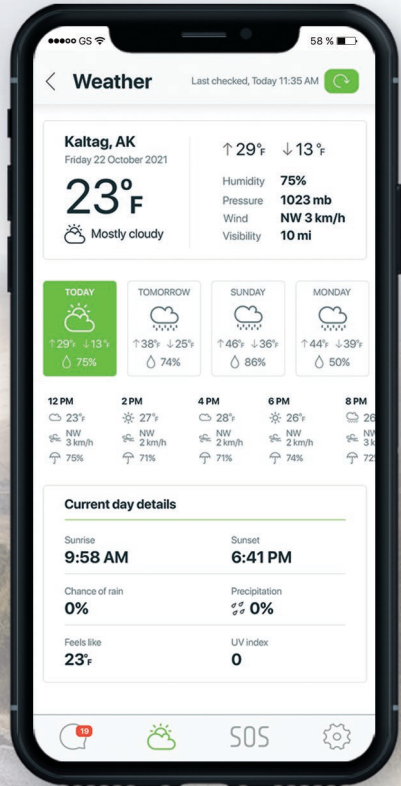

Connectivity

- **Iridium** satellite network
- **Global Navigation Satellite System:** GPS, GLONASS
- **Connects to the app via Bluetooth LE** (one connected user at a time at a range of up to 50 m (164 ft))

ZOLEO Mobile App

Our free app* is the key to all of the awesome global messaging and safety features of ZOLEO.

Messaging

SOS Alerting

**Available in multiple languages.*

Check-in

Weather

Share Your Location

Let others know where you are with these **standard features**:

Share your GPS coordinates in a message

Automatically include your GPS coordinates with check-in messages (optional)

Location Share+ (Add-on subscription)

Location Share+ enables ZOLEO users to automatically share their location with their check-in contacts, on a user-selected interval from every 6 minutes to 4 hours. Recipients will be able to use the free ZOLEO app to view the current location and breadcrumb trail on a map. ZOLEO users can start/stop location sharing any time, and also download maps for use offline. Location Share+ is an optional add-on subscription* that **includes unlimited check-in and location share messages.**