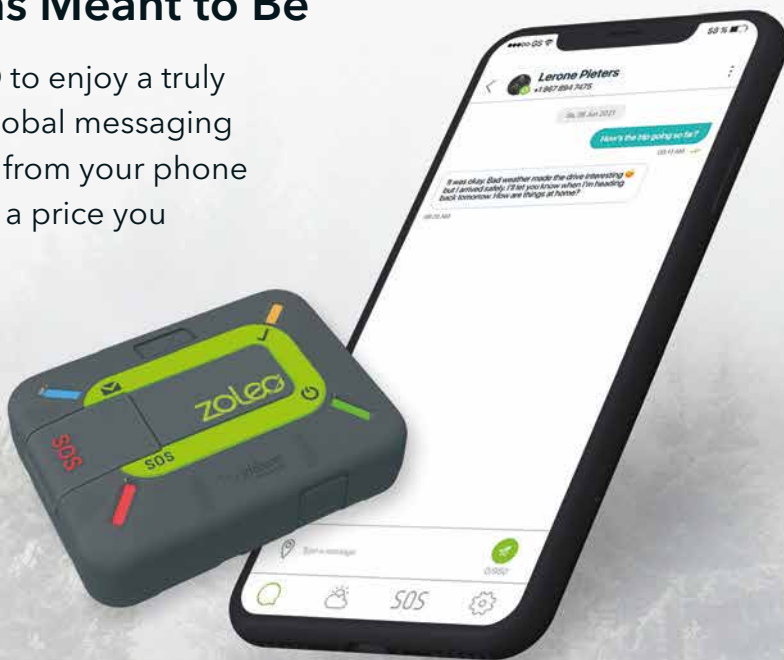

Connects via
Bluetooth LE

ZOLEO, for Wherever You Go

When you're beyond mobile coverage...

The ZOLEO satellite communicator connects with our free app, on your phone or tablet, so you can send and receive messages anywhere on the planet via the Iridium satellite network*.

** When there's no cellular or Wi-Fi coverage, ZOLEO transmits messages over the Iridium satellite network. Iridium provides coverage over every inch of the planet – including landmasses, oceans and airways.*

When you're within mobile coverage...

The ZOLEO App seamlessly delivers messages over cellular and Wi-Fi. You'll get the message, even if your ZOLEO satellite communicator is turned off or being used by a friend!

Global Messaging, as It Was Meant to Be

Use ZOLEO to enjoy a truly seamless global messaging experience from your phone or tablet, at a price you can afford.

- **Extends your messaging coverage** seamlessly by transmitting over satellite, cellular and Wi-Fi
- Offers a **familiar messaging experience**
- Makes it easy for contacts to reach you via your **dedicated ZOLEO SMS number and email address**
- Priced to ensure you **enjoy more value for your money** versus other Iridium-based communicators