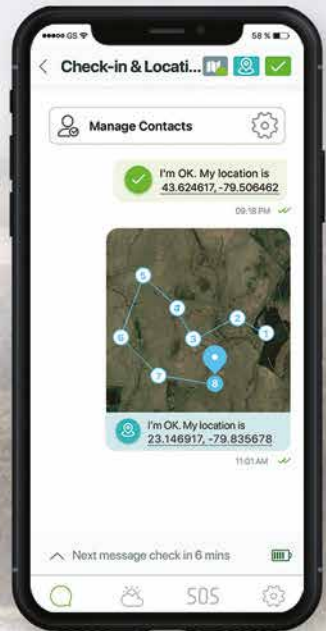

Connectivity

- **Iridium** satellite network
- **Global Navigation Satellite System:** GPS, GLONASS
- **Connects to the app via Bluetooth LE** (one connected user at a time at a range of up to 50 m (164 ft))

ZOLEO Mobile App

Our free app* is the key to all of the awesome global messaging and safety features of ZOLEO.

Messaging

SOS Alerting

Medical Assist

*Available in multiple languages.

Check-in

Weather

Location Share

Share Your Location

Let others know where you are with these **standard features**:

Share your GPS coordinates in a message

Automatically include your GPS coordinates with check-in messages (optional)

Share the last reported location or breadcrumb trail of selected devices using a secure Share Map URL

Location Share+ (Add-on subscription)

Location Share+ enables ZOLEO users to automatically share their location with their check-in contacts, on a user-selected interval from every 6 minutes to 4 hours. Recipients will be able to use the free ZOLEO app to view the current location and breadcrumb trail on a map. ZOLEO users can start/stop location sharing any time, and also download maps for use offline. Location Share+ is an optional add-on subscription* that **includes unlimited location share messages.**