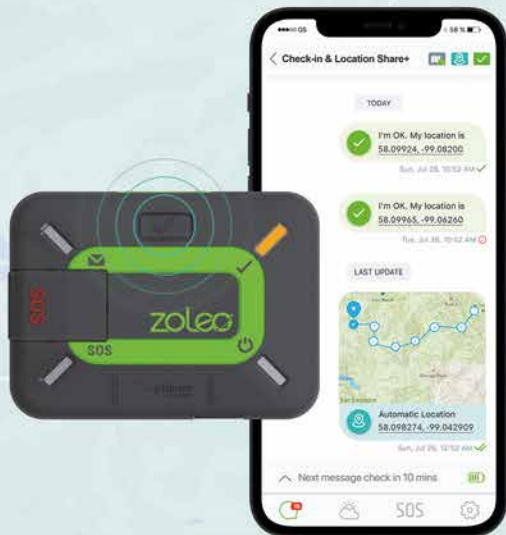

Connectivity

- **Iridium** satellite network
- **Global Navigation Satellite System:** GPS, GLONASS
- **Connects to the app via Bluetooth LE** (one connected user at a time at a range of up to 50 m (164 ft))

ZOLEO Mobile App

Our free app* is the key to all of the awesome global messaging and safety features of ZOLEO.

Messaging

SOS Alerting

Medical Assist

*Available in multiple languages.

Check-in

Weather

Location Share

Share Your Location

Let others know where you are with these **standard features**:

Share your GPS coordinates in a message

Automatically include your GPS coordinates with check-in messages (optional)

Share the last reported location or breadcrumb trail of selected devices using a secure Share Map URL

Location Share+ (Add-on subscription)

Location Share+ enables ZOLEO users to automatically share their location with their check-in contacts, on a user-selected interval from every 6 minutes to 4 hours. Recipients will be able to use the free ZOLEO app to view the current location and breadcrumb trail on a map. ZOLEO users can start/stop location sharing any time, and also download maps for use offline. Location Share+ is an optional add-on subscription* that **includes unlimited location share messages.**