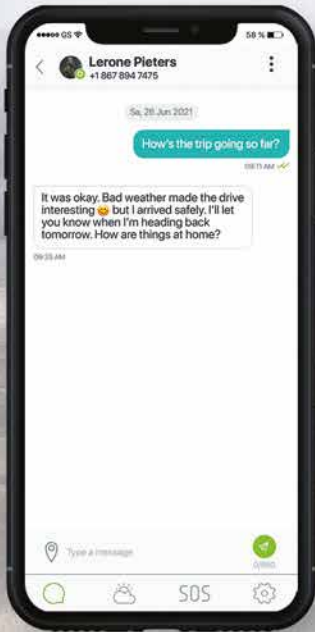

*SOS and check-in work directly from the device, or via the ZOLEO App.

Additional Specs

Physical

- **Weight:** 150 g (5.3 oz)
 - **IP68:** dust- and water-resistant (to 1.5 m (4.9 ft) for 30 min.)
 - **Power input:** Micro-USB Type B connector
 - **Audible alerts**
 - **Shock-resistant:** MIL-STD 810G
 - **Size (L x W x D):** 9.1 x 6.6 x 2.7 cm (3.58 x 2.6 x 1.06 in)
 - **Covered SOS button** prevents false alarms (also cancellable)
 - **Internal GPS chip**, location-aware (accurate to 2.5 m (8.2 ft))
 - **LEDs for:** messages, SOS, check-in and power
-

Power

- Rechargeable internal **Lithium-ion battery**
 - **Charging time:** 2 hours using 1.5 A charger
 - **Battery life:** 200+ hours, checking messages every 12 min.
-

Environmental

- **Operating temperature:** -20°C to 55°C (-4°F to 131°F)
 - **Storage temperature:** -20°C to 60°C (-4°F to 140°F)
 - **Battery charging temperature:** 0°C to 45°C (32°F to 113°F)
-

Connectivity

- **Iridium** satellite network
- **Global Navigation Satellite System:** GPS, GLONASS
- **Connects to the app via Bluetooth LE** (one connected user at a time at a range of up to 50 m (164 ft))

ZOLEO Mobile App

Our free app* is the key to all of the awesome global messaging and safety features of ZOLEO.

Messaging

SOS Alerting

Medical Assist

*Available in multiple languages.

Check-in

Weather