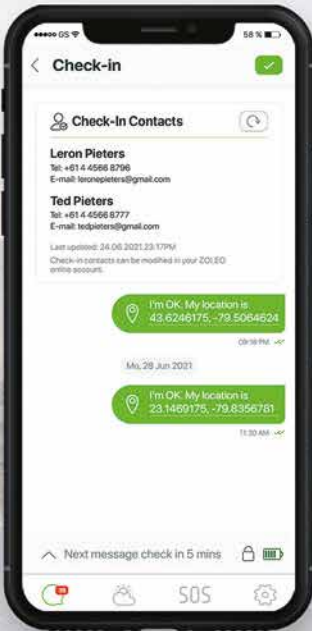

Connectivity

- **Iridium** satellite network
- **Global Navigation Satellite System:** GPS, GLONASS
- **Connects to the app via Bluetooth LE** (one connected user at a time at a range of up to 50 m (164 ft))

ZOLEO Mobile App

Our free app* is the key to all of the awesome global messaging and safety features of ZOLEO.

Messaging

SOS Alerting

Medical Assist

*Available in multiple languages.

Check-in

Weather

Location Share

Share Your Location

Let others know where you are with these **standard features**:

Share your GPS coordinates in a message

Automatically include your GPS coordinates with check-in messages (optional)

Share the last reported location or breadcrumb trail of selected devices using a secure Share Map URL

Location Share+ (Add-on subscription)

Location Share+ enables ZOLEO users to automatically share their location with their check-in contacts, on a user-selected interval from every 6 minutes to 4 hours. Recipients will be able to use the free ZOLEO app to view the current location and breadcrumb trail on a map. ZOLEO users can start/stop location sharing any time, and also download maps for use offline. Location Share+ is an optional add-on subscription* that **includes unlimited location share messages.**