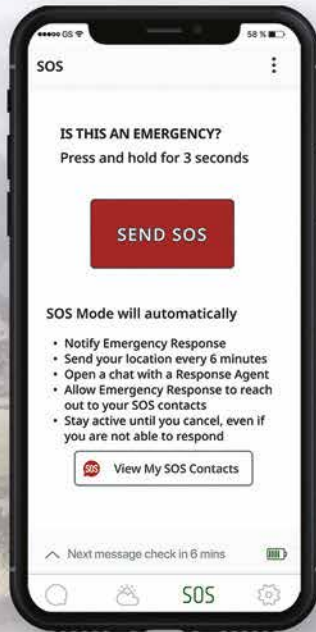

*SOS and check-in work directly from the device, or via the ZOLEO App.

Additional Specs

Physical

- **Weight:** 150 g (5.3 oz)
 - **IP68:** dust- and water-resistant (to 1.5 m (4.9 ft) for 30 min.)
 - **Power input:** Micro-USB Type B connector
 - **Audible alerts**
 - **Shock-resistant:** MIL-STD 810G
 - **Size (L x W x D):** 9.1 x 6.6 x 2.7 cm (3.58 x 2.6 x 1.06 in)
 - **Covered SOS button** prevents false alarms (also cancellable)
 - **Internal GPS chip**, location-aware (accurate to 2.5 m (8.2 ft))
 - **LEDs for:** messages, SOS, check-in and power
-

Connectivity

- **Iridium** satellite network
- **Global Navigation Satellite System:** GPS, GLONASS
- **Connects to the app via Bluetooth LE** (one connected user at a time at a range of up to 50 m (164 ft))

ZOLEO Mobile App

Our free app* is the key to all of the awesome global messaging and safety features of ZOLEO.

Messaging

SOS Alerting

Medical Assist

*Available in multiple languages.

Check-in

Weather

Share the last reported location or breadcrumb trail of selected devices using a secure Share Map URL

Location Share+ (Add-on subscription)

Location Share+ enables ZOLEO users to automatically share their location with their check-in contacts, on a user-selected interval from every 6 minutes to 4 hours. Recipients will be able to use the free ZOLEO app to view the current location and breadcrumb trail on a map. ZOLEO users can start/stop location sharing any time, and also download maps for use offline. Location Share+ is an optional add-on subscription* that **includes unlimited location share messages.**