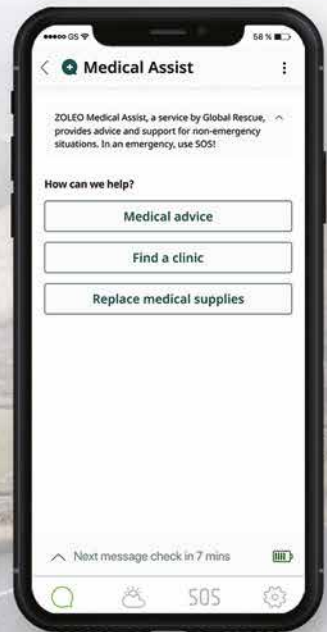

Connectivity

- **Iridium** satellite network
- **Global Navigation Satellite System:** GPS, GLONASS
- **Connects to the app via Bluetooth LE** (one connected user at a time at a range of up to 50 m (164 ft))

ZOLEO Mobile App

Our free app* is the key to all of the awesome global messaging and safety features of ZOLEO.

Messaging

SOS Alerting

Medical Assist

*Available in multiple languages.

Check-in

Weather

Location Share

Share Your Location

Let others know where you are with these **standard features**:

Share your GPS coordinates in a message

Automatically include your GPS coordinates with check-in messages (optional)

Share the last reported location or breadcrumb trail of selected devices using a secure Share Map URL

Location Share+ (Add-on subscription)

Location Share+ enables ZOLEO users to automatically share their location with their check-in contacts, on a user-selected interval from every 6 minutes to 4 hours. Recipients will be able to use the free ZOLEO app to view the current location and breadcrumb trail on a map. ZOLEO users can start/stop location sharing any time, and also download maps for use offline. Location Share+ is an optional add-on subscription* that **includes unlimited location share messages.**