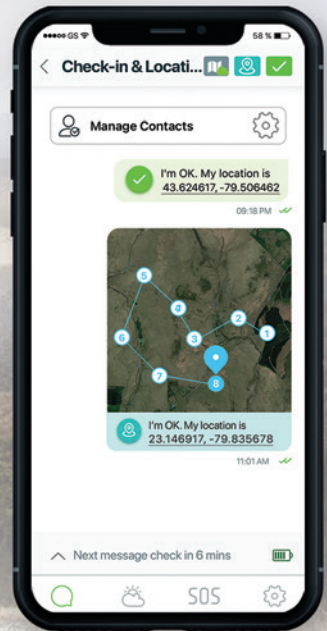

Connectivity

- **Iridium** satellite network
- **Global Navigation Satellite System:** GPS, GLONASS
- **Connects to the app via Bluetooth LE** (one connected user at a time at a range of up to 50 m (164 ft))

ZOLEO Mobile App

Our free app* is the key to all of the awesome global messaging and safety features of ZOLEO.

Messaging

SOS Alerting

Medical Assist

*Available in multiple languages.

Check-in

Weather

Location Share

Share Your Location

Let others know where you are with these **standard features**:

Share your GPS coordinates in a message

Automatically include your GPS coordinates with check-in messages (optional)

Share the last reported location or breadcrumb trail of selected devices using a secure Share Map URL

Location Share+ (Add-on subscription)

Location Share+ enables ZOLEO users to automatically share their location with their check-in contacts, on a user-selected interval from every 6 minutes to 4 hours. Recipients will be able to use the free ZOLEO app to view the current location and breadcrumb trail on a map. ZOLEO users can start/stop location sharing any time, and also download maps for use offline. Location Share+ is an optional add-on subscription* that **includes unlimited location share messages.**