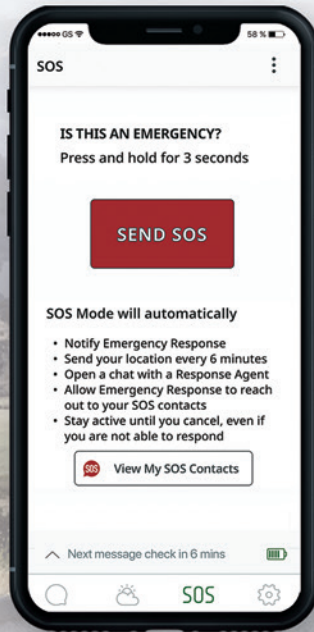

**SOS and check-in work directly from the device, or via the ZOLEO App.*

Additional Specs

Physical

- **Weight:** 150 g (5.3 oz)
 - **IP68:** dust- and water-resistant (to 1.5 m (4.9 ft) for 30 min.)
 - **Power input:** Micro-USB Type B connector
 - **Audible alerts**
 - **Shock-resistant:** MIL-STD 810G
 - **Size (L x W x D):** 9.1 x 6.6 x 2.7 cm (3.58 x 2.6 x 1.06 in)
 - **Covered SOS button** prevents false alarms (also cancellable)
 - **Internal GPS chip**, location-aware (accurate to 2.5 m (8.2 ft))
 - **LEDs for:** messages, SOS, check-in and power
-

Connectivity

- **Iridium** satellite network
- **Global Navigation Satellite System:** GPS, GLONASS
- **Connects to the app via Bluetooth LE** (one connected user at a time at a range of up to 50 m (164 ft))

ZOLEO Mobile App

Our free app* is the key to all of the awesome global messaging and safety features of ZOLEO.

Messaging

SOS Alerting

Medical Assist

*Available in multiple languages.

Check-in

Weather

Share the last reported location or breadcrumb trail of selected devices using a secure Share Map URL

Location Share+ (Add-on subscription)

Location Share+ enables ZOLEO users to automatically share their location with their check-in contacts, on a user-selected interval from every 6 minutes to 4 hours. Recipients will be able to use the free ZOLEO app to view the current location and breadcrumb trail on a map. ZOLEO users can start/stop location sharing any time, and also download maps for use offline. Location Share+ is an optional add-on subscription* that **includes unlimited location share messages.**