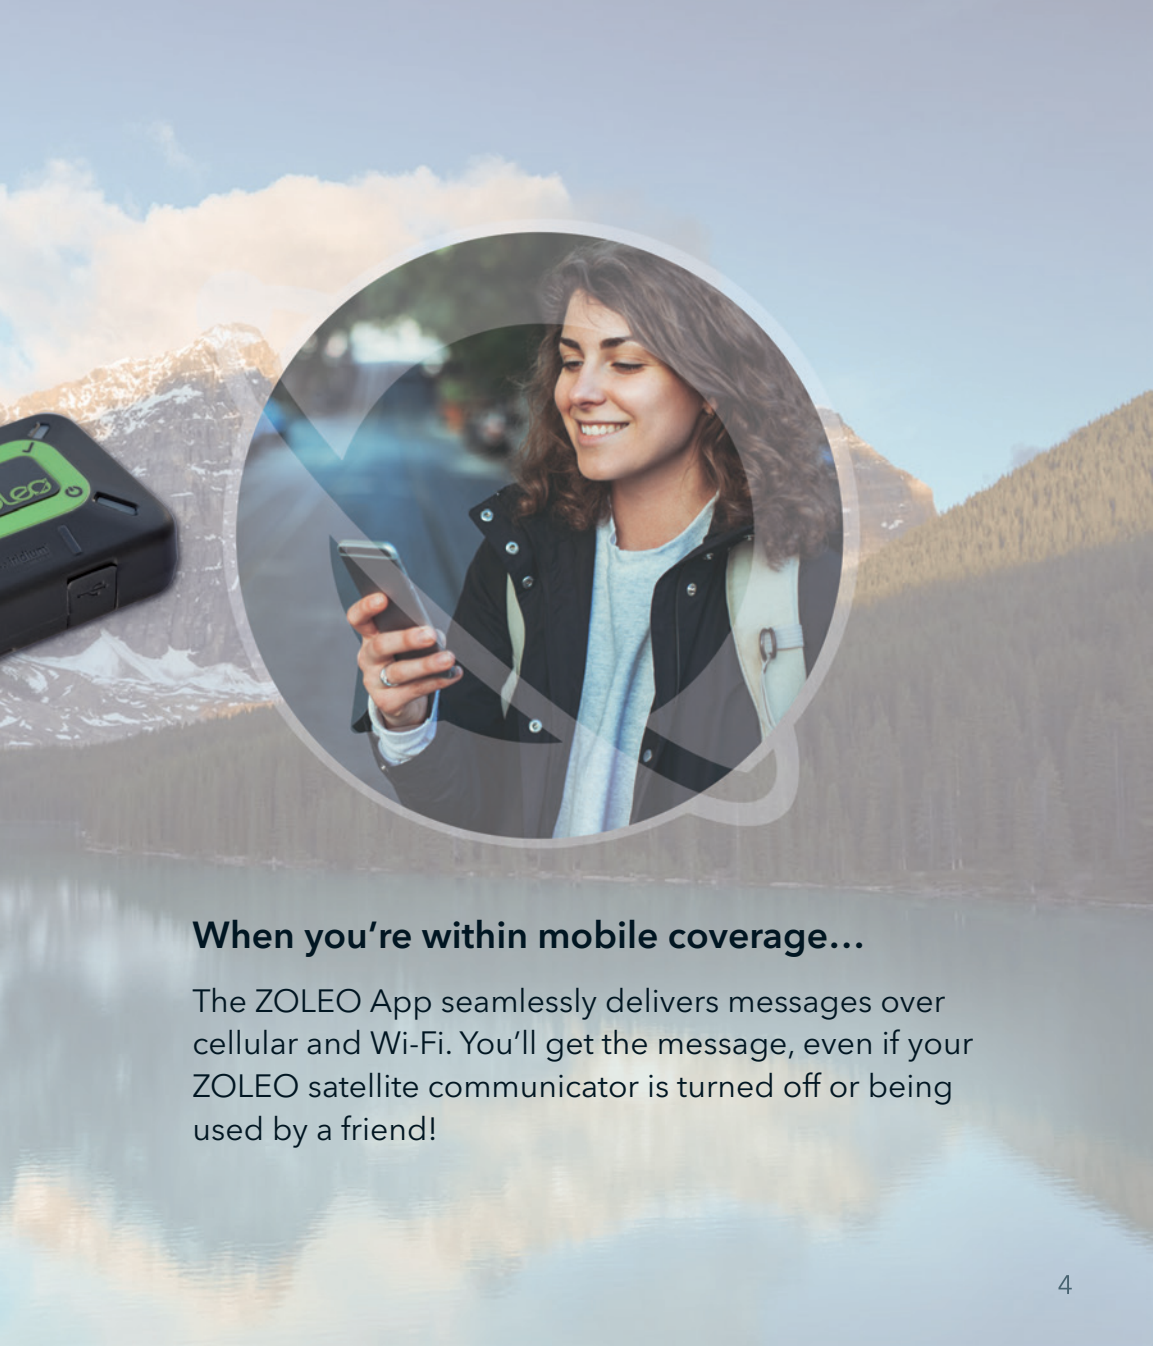

Being off-the-grid doesn't have to mean being out of touch – or leaving your sense of security behind.

What can ZOLEO do?

-  **Global 2-way messaging** (text, email, app-to-app)
-  **SOS alerting** with 24/7 expert monitoring
-  24/7 access to **non-emergency medical advice**
-  **Get weather forecasts** from AeriWeather®
-  **Check in** to let others know you're OK
-  **Share your GPS** location
-  Make it easy for contacts to **reach you anywhere**

Connects via
Bluetooth LE

ZOLEO, for Wherever You Go

When you're beyond mobile coverage...

The ZOLEO satellite communicator connects with our free app, on your phone or tablet, so you can send and receive messages anywhere on the planet via the Iridium satellite network*.

** When there's no cellular or Wi-Fi coverage, ZOLEO transmits messages over the Iridium satellite network. Iridium provides coverage over every inch of the planet – including landmasses, oceans and airways.*

When you're within mobile coverage...

The ZOLEO App seamlessly delivers messages over cellular and Wi-Fi. You'll get the message, even if your ZOLEO satellite communicator is turned off or being used by a friend!