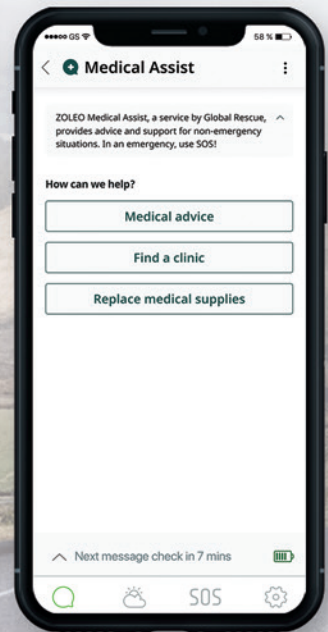

Connectivity

- **Iridium** satellite network
- **Global Navigation Satellite System:** GPS, GLONASS
- **Connects to the app via Bluetooth LE** (one connected user at a time at a range of up to 50 m (164 ft))

ZOLEO Mobile App

Our free app* is the key to all of the awesome global messaging and safety features of ZOLEO.

Messaging

SOS Alerting

Medical Assist

*Available in multiple languages.

Check-in

Weather

Location Share

Share Your Location

Let others know where you are with these **standard features**:

Share your GPS coordinates in a message

Automatically include your GPS coordinates with check-in messages (optional)

Share the last reported location or breadcrumb trail of selected devices using a secure Share Map URL

Location Share+ (Add-on subscription)

Location Share+ enables ZOLEO users to automatically share their location with their check-in contacts, on a user-selected interval from every 6 minutes to 4 hours. Recipients will be able to use the free ZOLEO app to view the current location and breadcrumb trail on a map. ZOLEO users can start/stop location sharing any time, and also download maps for use offline. Location Share+ is an optional add-on subscription* that **includes unlimited location share messages.**