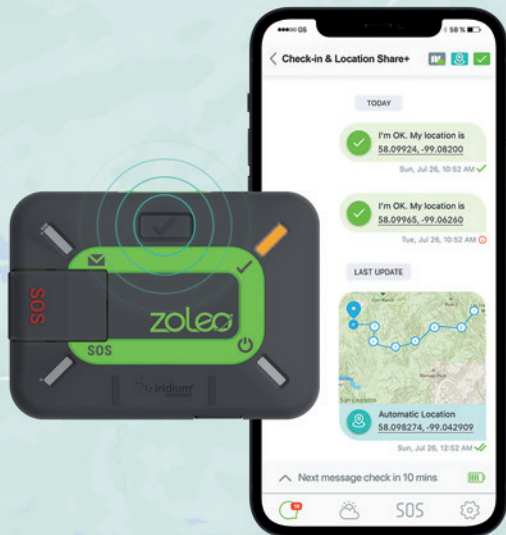

Connectivity

- **Iridium** satellite network
- **Global Navigation Satellite System:** GPS, GLONASS
- **Connects to the app via Bluetooth LE** (one connected user at a time at a range of up to 50 m (164 ft))

ZOLEO Mobile App

Our free app* is the key to all of the awesome global messaging and safety features of ZOLEO.

Messaging

SOS Alerting

Medical Assist

*Available in multiple languages.

Check-in

Weather

Location Share

Share Your Location

Let others know where you are with these **standard features**:

Share your GPS coordinates in a message

Automatically include your GPS coordinates with check-in messages (optional)

Share the last reported location or breadcrumb trail of selected devices using a secure Share Map URL

Location Share+ (Add-on subscription)

Location Share+ enables ZOLEO users to automatically share their location with their check-in contacts, on a user-selected interval from every 6 minutes to 4 hours. Recipients will be able to use the free ZOLEO app to view the current location and breadcrumb trail on a map. ZOLEO users can start/stop location sharing any time, and also download maps for use offline. Location Share+ is an optional add-on subscription* that **includes unlimited location share messages.**