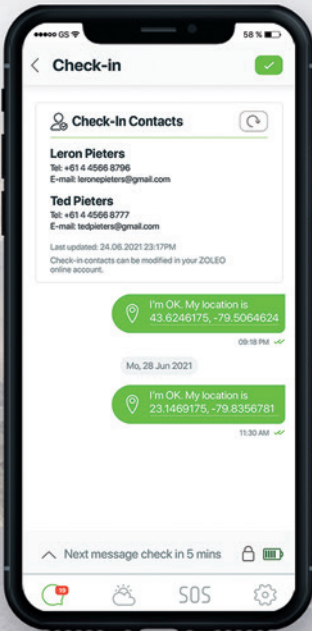

Connectivity

- **Iridium** satellite network
- **Global Navigation Satellite System:** GPS, GLONASS
- **Connects to the app via Bluetooth LE** (one connected user at a time at a range of up to 50 m (164 ft))

ZOLEO Mobile App

Our free app* is the key to all of the awesome global messaging and safety features of ZOLEO.

Messaging

SOS Alerting

Medical Assist

*Available in multiple languages.

Check-in

Weather

Location Share

Share Your Location

Let others know where you are with these **standard features**:

Share your GPS coordinates in a message

Automatically include your GPS coordinates with check-in messages (optional)

Share the last reported location or breadcrumb trail of selected devices using a secure Share Map URL

Location Share+ (Add-on subscription)

Location Share+ enables ZOLEO users to automatically share their location with their check-in contacts, on a user-selected interval from every 6 minutes to 4 hours. Recipients will be able to use the free ZOLEO app to view the current location and breadcrumb trail on a map. ZOLEO users can start/stop location sharing any time, and also download maps for use offline. Location Share+ is an optional add-on subscription* that **includes unlimited location share messages.**