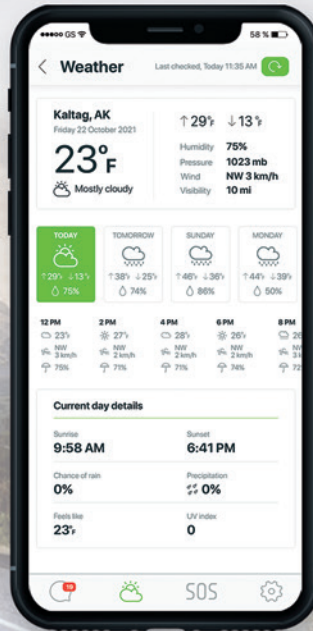

Connectivity

- **Iridium** satellite network
- **Global Navigation Satellite System:** GPS, GLONASS
- **Connects to the app via Bluetooth LE** (one connected user at a time at a range of up to 50 m (164 ft))

ZOLEO Mobile App

Our free app* is the key to all of the awesome global messaging and safety features of ZOLEO.

Messaging

SOS Alerting

Medical Assist

*Available in multiple languages.

Check-in

Weather

Location Share

Share Your Location

Let others know where you are with these **standard features**:

Share your GPS coordinates in a message

Automatically include your GPS coordinates with check-in messages (optional)

Share the last reported location or breadcrumb trail of selected devices using a secure Share Map URL

Location Share+ (Add-on subscription)

Location Share+ enables ZOLEO users to automatically share their location with their check-in contacts, on a user-selected interval from every 6 minutes to 4 hours. Recipients will be able to use the free ZOLEO app to view the current location and breadcrumb trail on a map. ZOLEO users can start/stop location sharing any time, and also download maps for use offline. Location Share+ is an optional add-on subscription* that **includes unlimited location share messages.**