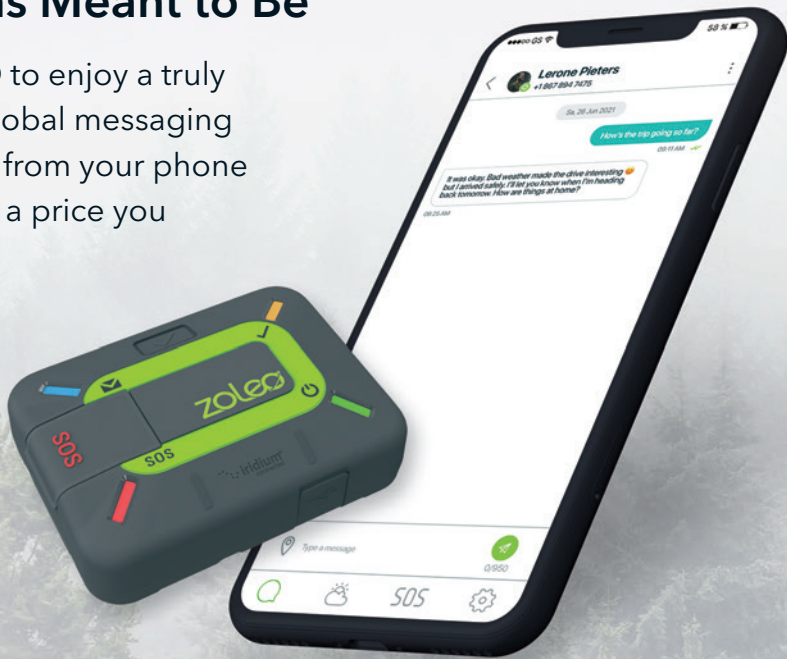

Connects via
Bluetooth LE

ZOLEO, for Wherever You Go

When you're beyond mobile coverage...

The ZOLEO satellite communicator connects with our free app, on your phone or tablet, so you can send and receive messages anywhere on the planet via the Iridium satellite network*.

** When there's no cellular or Wi-Fi coverage, ZOLEO transmits messages over the Iridium satellite network. Iridium provides coverage over every inch of the planet – including landmasses, oceans and airways.*

When you're within mobile coverage...

The ZOLEO App seamlessly delivers messages over cellular and Wi-Fi. You'll get the message, even if your ZOLEO satellite communicator is turned off or being used by a friend!

Global Messaging, as It Was Meant to Be

Use ZOLEO to enjoy a truly seamless global messaging experience from your phone or tablet, at a price you can afford.

- **Extends your messaging coverage** seamlessly by transmitting over satellite, cellular and Wi-Fi
- Offers a **familiar messaging experience**
- Makes it easy for contacts to reach you via your **dedicated ZOLEO SMS number and email address**
- Priced to ensure you **enjoy more value for your money** versus other Iridium-based communicators